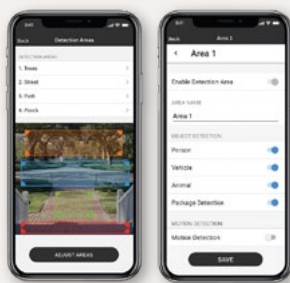

MARYCROFT
HOMES™

SMART
HOME AUTOMATION
BY MARYCROFT HOMES

THE
VALLEY
WOODBRIIDGE

INNOVATIONS TO SUPPORT YOUR MODERN FAMILY

The following features are part of the Marycroft Homes Standard Home Automation Package at The Valley:

*Honeywell Home Pro Series

A powerful central hub for security and automation. This system is expandable to suit your needs.

Resideo Total Connect Mobile App

Arm and disarm the alarm system remotely & control these devices* from your phone. App is able to drive additional 'Z-wave' automations.