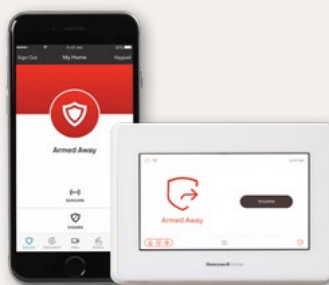

MARYCROFT
HOMES™

SMART
HOME AUTOMATION
BY MARYCROFT HOMES

THE
VALLEY
WOODBRIIDGE

INNOVATIONS TO SUPPORT YOUR MODERN FAMILY

The following features are part of the Marycroft Homes Standard Home Automation Package at The Valley:

*Honeywell Home Pro Series

A powerful central hub for security and automation. This system is expandable to suit your needs.

Resideo Total Connect Mobile App

Arm and disarm the alarm system remotely & control these devices* from your phone. App is able to drive additional 'Z-wave' automations.

*First Alert Vx1 Video Doorbell

Intelligence and reliability featuring advanced detection technology and notifications.

Residio Builder Promo Package

3-year subscription to Total Connect 2.0 automation app.

*Honeywell Home Wifi Thermostat

Schedule heating and cooling your way from anywhere you're connected.

Lutron Smart Lighting Package

Control lights from 3 smart dimmer switches, or from Lutron Caseta app. System integrated with builders' standard potlight program.