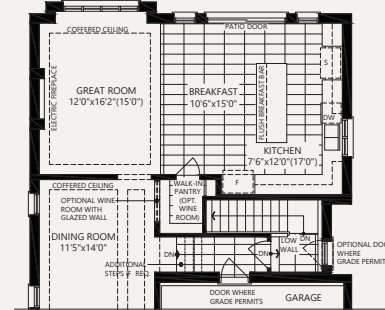

YARROW

MODEL 40-4

4 BEDROOMS + 4.5 BATHS

Inquire with sales office or use our webtools to learn more about the following:

- * Partials - Elevation B
- * Partials - Elevation C
- * Optional Service Stairs - A/B/C
- * Rear Walk-Up Basement - A/B/C
- ** Partials - Elevation B - Rear Upgrade
- ** Partials - Elevation C - Rear Upgrade
- ** Rear Walk-Out Basement - A/B/C
- ** Rear Walk-Out Deck Condition - A/B/C

PARTIAL SECOND LEVEL

SERVICE STAIR OPTION ELEVATION A/B/C

PARTIAL BASEMENT

PARTIAL GROUND

REAR UPGRADE

PARTIAL GROUND ELEVATION B

PARTIAL GROUND ELEVATION C

PARTIAL SECOND LEVEL ELEVATION B

PARTIAL SECOND LEVEL ELEVATION C

DECK CONDITION ELEVATION A/B/C

PARTIAL BASEMENT

PARTIAL GROUND

WALK-UP OPTION ELEVATION A/B/C

(ONLY AVAILABLE WHERE DECK CONDITION ALSO EXISTS)

PARTIAL BASEMENT

PARTIAL GROUND