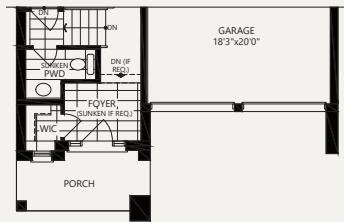

PARTIAL GROUND