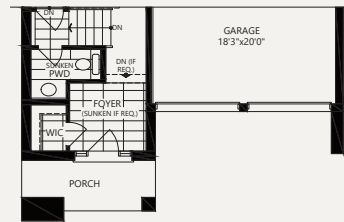

YARROW

MODEL 40-4

4 BEDROOMS + 4.5 BATHS

Inquire with sales office or use our webtools to learn more about the following:

- * Partials - Elevation B
- * Partials - Elevation C
- * Optional Service Stairs - A/B/C
- * Rear Walk-Up Basement - A/B/C
- ** Partials - Elevation B - Rear Upgrade
- ** Partials - Elevation C - Rear Upgrade
- ** Rear Walk-Out Basement - A/B/C
- ** Rear Walk-Out Deck Condition - A/B/C

* MUST BE ORDERED AT TIME OF SALE
 ** DETERMINED BY SITING AND GRADING

ELEVATION B

PARTIAL BASEMENT

PARTIAL GROUND

PARTIAL SECOND LEVEL

ELEVATION C

PARTIAL BASEMENT

PARTIAL GROUND

PARTIAL SECOND LEVEL

SERVICE STAIR OPTION ELEVATION A/B/C

PARTIAL BASEMENT

PARTIAL GROUND

REAR UPGRADE

PARTIAL GROUND ELEVATION B

PARTIAL GROUND ELEVATION C

PARTIAL SECOND LEVEL ELEVATION B