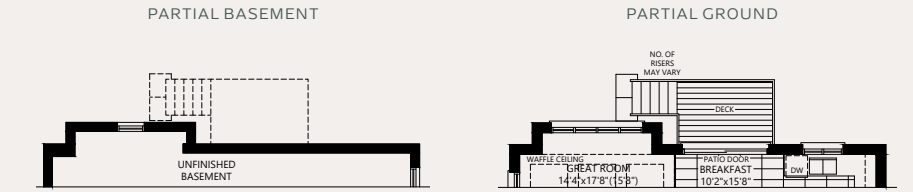

PINE

MODEL 45-8

**4 BEDROOMS + 4.5 BATHS OR
5 BEDROOMS + 5.5 BATHS**

Inquire with sales office or use our webtools to learn more about the following:

- * Partials - Elevation B - 4/5 Bed
- * Partials - Elevation C - 4/5 Bed
- * Rear Walk-Up Basement - A/B/C
- ** Rear Walk-Out Deck Condition - A/B/C

* MUST BE ORDERED AT TIME OF SALE
** DETERMINED BY SITING AND GRADING

DECK CONDITION ELEVATION A/B/C

WALK-UP OPTION ELEVATION A/B/C (ONLY AVAILABLE WHERE DECK CONDITION ALSO EXISTS)

ELEVATION C