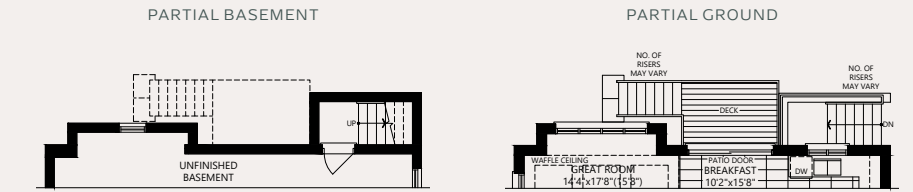

PINE

MODEL 45-8

**4 BEDROOMS + 4.5 BATHS OR
5 BEDROOMS + 5.5 BATHS**

Inquire with sales office or use our webtools to learn more about the following:

- * Partials - Elevation B - 4/5 Bed
- * Partials - Elevation C - 4/5 Bed
- * Rear Walk-Up Basement - A/B/C
- ** Rear Walk-Out Deck Condition - A/B/C

* MUST BE ORDERED AT TIME OF SALE
** DETERMINED BY SITING AND GRADING

DECK CONDITION ELEVATION A/B/C

WALK-UP OPTION ELEVATION A/B/C (ONLY AVAILABLE WHERE DECK CONDITION ALSO EXISTS)

ELEVATION C