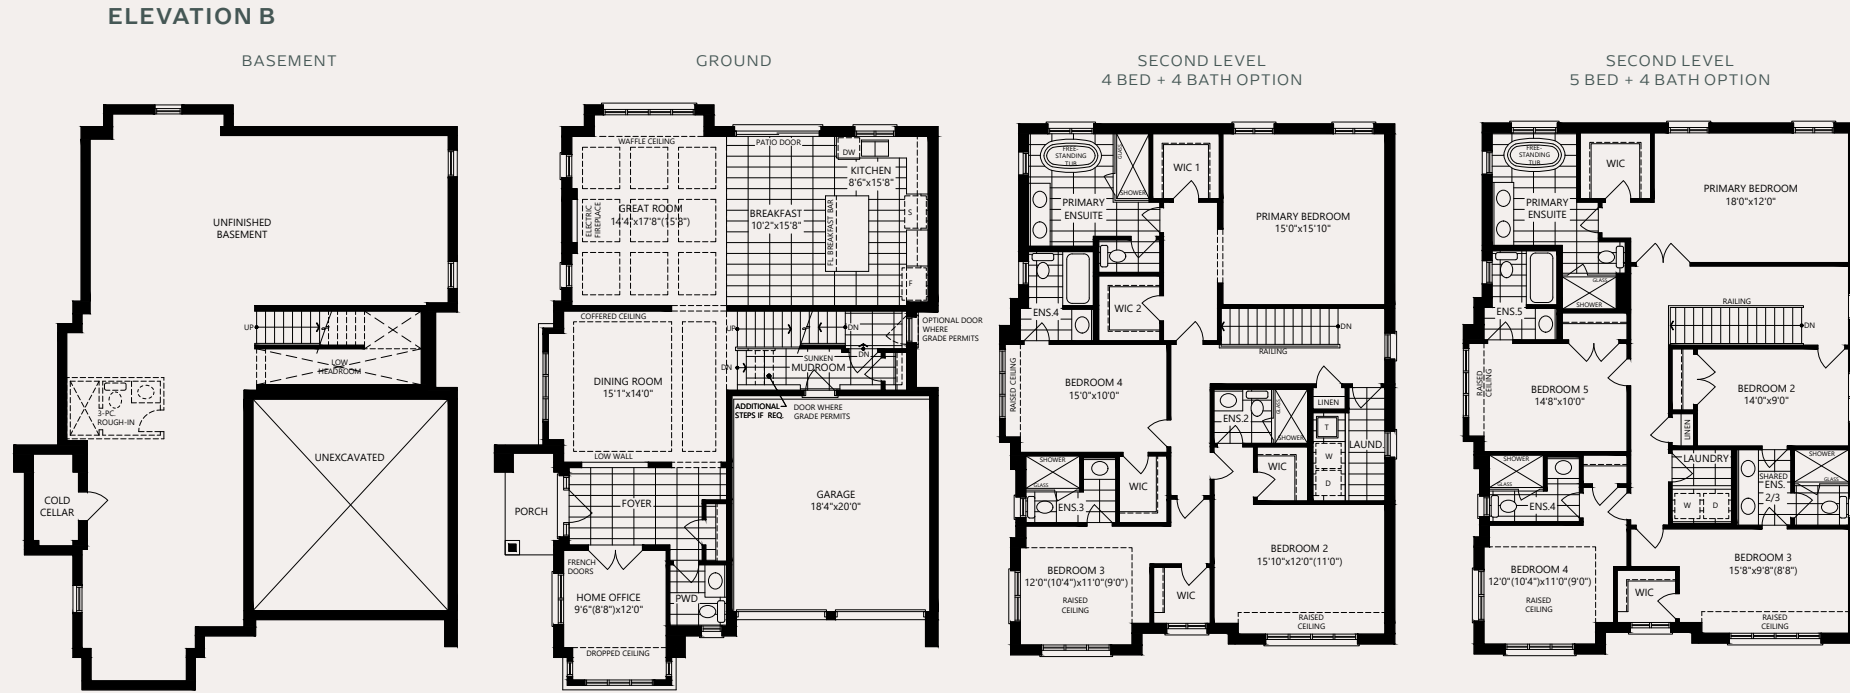

PINE

MODEL 45-8

**4 BEDROOMS + 4.5 BATHS OR
5 BEDROOMS + 5.5 BATHS**

Inquire with sales office or use our webtools to learn more about the following:

- * Partials - Elevation B - 4/5 Bed
- * Partials - Elevation C - 4/5 Bed
- * Rear Walk-Up Basement - A/B/C
- ** Rear Walk-Out Deck Condition - A/B/C

* MUST BE ORDERED AT TIME OF SALE
** DETERMINED BY SITING AND GRADING

DECK CONDITION ELEVATION A/B/C

WALK-UP OPTION ELEVATION A/B/C (ONLY AVAILABLE WHERE DECK CONDITION ALSO EXISTS)

ELEVATION C