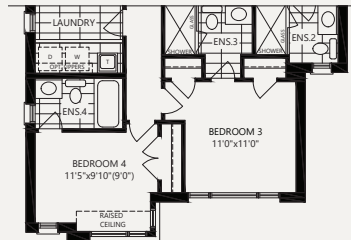

LILY

MODEL 40-2

4 BEDROOMS + 4.5 BATHS

Inquire with sales office or use our webtools to learn more about the following:

- * Partials - Elevation B
- * Partials - Elevation C
- * Optional Service Stairs - A/B/C
- * Rear Walk-Up Basement - A/B/C
- ** Partials - Elevation B/C - Rear Upgrade
- ** Rear Walk-Out Basement - A/B/C
- ** Rear Walk-Out Deck Condition - A/B/C

* MUST BE ORDERED AT TIME OF SALE
 ** DETERMINED BY SITING AND GRADING

ELEVATION B

PARTIAL GROUND

PARTIAL SECOND LEVEL
4 BED + 4 BATH OPTION

ELEVATION C

PARTIAL GROUND

PARTIAL SECOND LEVEL

SERVICE STAIR OPTION ELEVATION A/B/C

PARTIAL GROUND

PARTIAL SECOND LEVEL

REAR UPGRADE ELEVATION B/C

PARTIAL SECOND LEVEL
4 BED + 4 BATH OPTION

DECK CONDITION ELEVATION A/B/C

WALK-UP OPTION ELEVATION A/B/C (ONLY AVAILABLE WHERE DECK CONDITION ALSO EXISTS)