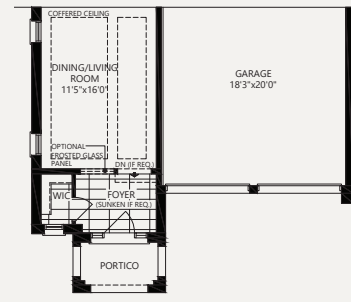

LILY

MODEL 40-2

4 BEDROOMS + 4.5 BATHS

Inquire with sales office or use our webtools to learn more about the following:

- * Partials - Elevation B
- * Partials - Elevation C
- * Optional Service Stairs - A/B/C
- * Rear Walk-Up Basement - A/B/C
- ** Partials - Elevation B/C - Rear Upgrade
- ** Rear Walk-Out Basement - A/B/C
- ** Rear Walk-Out Deck Condition - A/B/C

* MUST BE ORDERED AT TIME OF SALE
 ** DETERMINED BY SITING AND GRADING

ELEVATION B

PARTIAL GROUND

PARTIAL SECOND LEVEL
4 BED + 4 BATH OPTION

ELEVATION C

PARTIAL GROUND

PARTIAL SECOND LEVEL

SERVICE STAIR OPTION ELEVATION A/B/C

PARTIAL GROUND

PARTIAL SECOND LEVEL

REAR UPGRADE ELEVATION B/C

PARTIAL SECOND LEVEL
4 BED + 4 BATH OPTION

DECK CONDITION ELEVATION A/B/C

WALK-UP OPTION ELEVATION A/B/C (ONLY AVAILABLE WHERE DECK CONDITION ALSO EXISTS)