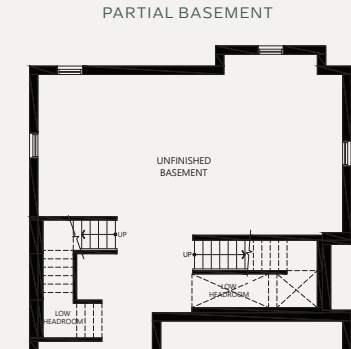

LILY

MODEL 40-2

4 BEDROOMS + 4.5 BATHS

Inquire with sales office or use our webtools to learn more about the following:

- * Partials - Elevation B
- * Partials - Elevation C
- * Optional Service Stairs - A/B/C
- * Rear Walk-Up Basement - A/B/C
- ** Partials - Elevation B/C - Rear Upgrade
- ** Rear Walk-Out Basement - A/B/C
- ** Rear Walk-Out Deck Condition - A/B/C

* MUST BE ORDERED AT TIME OF SALE
 ** DETERMINED BY SITING AND GRADING

ELEVATION B

PARTIAL GROUND

PARTIAL SECOND LEVEL
4 BED + 4 BATH OPTION

ELEVATION C

PARTIAL GROUND

PARTIAL SECOND LEVEL

SERVICE STAIR OPTION ELEVATION A/B/C

PARTIAL GROUND

PARTIAL SECOND LEVEL

REAR UPGRADE ELEVATION B/C

PARTIAL SECOND LEVEL
4 BED + 4 BATH OPTION

DECK CONDITION ELEVATION A/B/C

WALK-UP OPTION ELEVATION A/B/C (ONLY AVAILABLE WHERE DECK CONDITION ALSO EXISTS)