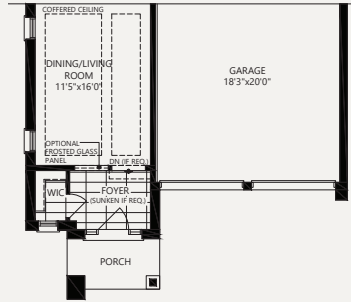

LILY

MODEL 40-2

4 BEDROOMS + 4.5 BATHS

Inquire with sales office or use our webtools to learn more about the following:

- * Partials - Elevation B
- * Partials - Elevation C
- * Optional Service Stairs - A/B/C
- * Rear Walk-Up Basement - A/B/C
- ** Partials - Elevation B/C - Rear Upgrade
- ** Rear Walk-Out Basement - A/B/C
- ** Rear Walk-Out Deck Condition - A/B/C

* MUST BE ORDERED AT TIME OF SALE
 ** DETERMINED BY SITING AND GRADING

ELEVATION B

PARTIAL GROUND

PARTIAL SECOND LEVEL
4 BED + 4 BATH OPTION

ELEVATION C

PARTIAL GROUND

PARTIAL SECOND LEVEL

SERVICE STAIR OPTION ELEVATION A/B/C