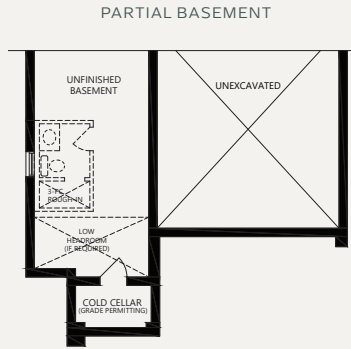

LILY

MODEL 40-2

4 BEDROOMS + 4.5 BATHS

Inquire with sales office or use our webtools to learn more about the following:

- * Partials - Elevation B
- * Partials - Elevation C
- * Optional Service Stairs - A/B/C
- * Rear Walk-Up Basement - A/B/C
- ** Partials - Elevation B/C - Rear Upgrade
- ** Rear Walk-Out Basement - A/B/C
- ** Rear Walk-Out Deck Condition - A/B/C

* MUST BE ORDERED AT TIME OF SALE
 ** DETERMINED BY SITING AND GRADING

ELEVATION B

PARTIAL GROUND

PARTIAL SECOND LEVEL
4 BED + 4 BATH OPTION

ELEVATION C

PARTIAL GROUND

PARTIAL SECOND LEVEL

SERVICE STAIR OPTION ELEVATION A/B/C

PARTIAL GROUND

PARTIAL SECOND LEVEL

REAR UPGRADE ELEVATION B/C

PARTIAL SECOND LEVEL
4 BED + 4 BATH OPTION

DECK CONDITION ELEVATION A/B/C

WALK-UP OPTION ELEVATION A/B/C (ONLY AVAILABLE WHERE DECK CONDITION ALSO EXISTS)