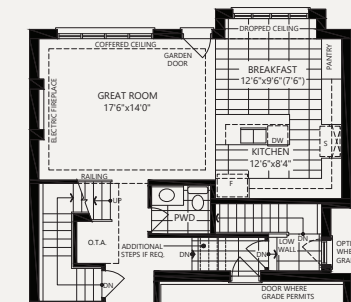

LILY

MODEL 40-2

4 BEDROOMS + 4.5 BATHS

Inquire with sales office or use our webtools to learn more about the following:

- * Partials - Elevation B
- * Partials - Elevation C
- * Optional Service Stairs - A/B/C
- * Rear Walk-Up Basement - A/B/C
- ** Partials - Elevation B/C - Rear Upgrade
- ** Rear Walk-Out Basement - A/B/C
- ** Rear Walk-Out Deck Condition - A/B/C

* MUST BE ORDERED AT TIME OF SALE
 ** DETERMINED BY SITING AND GRADING

ELEVATION B

PARTIAL GROUND

PARTIAL SECOND LEVEL
4 BED + 4 BATH OPTION

ELEVATION C

PARTIAL GROUND

PARTIAL SECOND LEVEL

SERVICE STAIR OPTION ELEVATION A/B/C

PARTIAL GROUND

PARTIAL SECOND LEVEL

REAR UPGRADE ELEVATION B/C

PARTIAL SECOND LEVEL
4 BED + 4 BATH OPTION

DECK CONDITION ELEVATION A/B/C

WALK-UP OPTION ELEVATION A/B/C (ONLY AVAILABLE WHERE DECK CONDITION ALSO EXISTS)