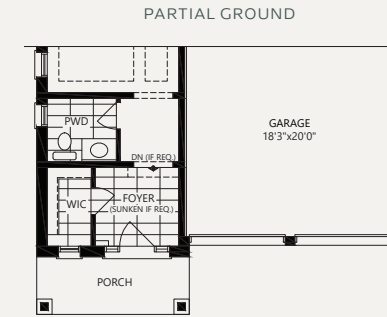

ASTER

MODEL 40-1

4 BEDROOMS + 4.5 BATHS

Inquire with sales office or use our webtools to learn more about the following:

- * Partials - Elevation B
- * Partials - Elevation C
- * Rear Walk-Up Basement - A/B/C
- ** Partials - Elevation B/C - Rear Upgrade
- ** Rear Walk-Out Basement - A/B/C
- ** Rear Walk-Out Deck Condition - A/B/C

* MUST BE ORDERED AT TIME OF SALE
 ** DETERMINED BY SITING AND GRADING

ELEVATION B

ELEVATION C

REAR UPGRADE ELEVATION B/C

DECK CONDITION ELEVATION A/B/C

WALK-UP OPTION ELEVATION A/B/C (ONLY AVAILABLE WHERE DECK CONDITION ALSO EXISTS)