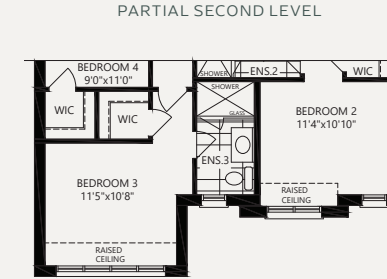

ASTER

MODEL 40-1

4 BEDROOMS + 4.5 BATHS

Inquire with sales office or use our webtools to learn more about the following:

- * Partials - Elevation B
- * Partials - Elevation C
- * Rear Walk-Up Basement - A/B/C
- ** Partials - Elevation B/C - Rear Upgrade
- ** Rear Walk-Out Basement - A/B/C
- ** Rear Walk-Out Deck Condition - A/B/C

* MUST BE ORDERED AT TIME OF SALE
 ** DETERMINED BY SITING AND GRADING

ELEVATION B

ELEVATION C

REAR UPGRADE ELEVATION B/C

DECK CONDITION ELEVATION A/B/C

WALK-UP OPTION ELEVATION A/B/C (ONLY AVAILABLE WHERE DECK CONDITION ALSO EXISTS)