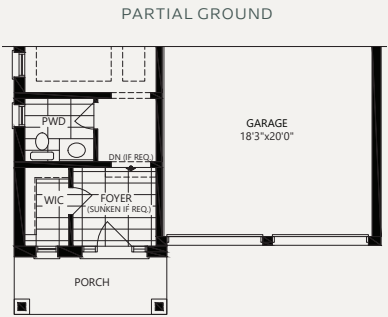

ASTER

MODEL 40-1

4 BEDROOMS + 4.5 BATHS

Inquire with sales office or use our webtools to learn more about the following:

- * Partials - Elevation B
- * Partials - Elevation C
- * Rear Walk-Up Basement - A/B/C
- ** Partials - Elevation B/C - Rear Upgrade
- ** Rear Walk-Out Basement - A/B/C
- ** Rear Walk-Out Deck Condition - A/B/C

* MUST BE ORDERED AT TIME OF SALE
 ** DETERMINED BY SITING AND GRADING

ELEVATION B

ELEVATION C

REAR UPGRADE ELEVATION B/C

DECK CONDITION ELEVATION A/B/C

WALK-UP OPTION ELEVATION A/B/C (ONLY AVAILABLE WHERE DECK CONDITION ALSO EXISTS)