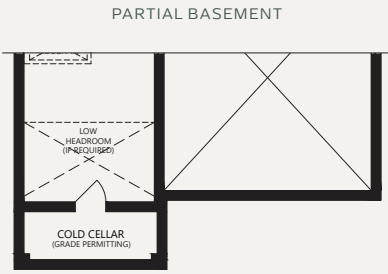

ASTER

MODEL 40-1

4 BEDROOMS + 4.5 BATHS

Inquire with sales office or use our webtools to learn more about the following:

- * Partials - Elevation B
- * Partials - Elevation C
- * Rear Walk-Up Basement - A/B/C
- ** Partials - Elevation B/C - Rear Upgrade
- ** Rear Walk-Out Basement - A/B/C
- ** Rear Walk-Out Deck Condition - A/B/C

* MUST BE ORDERED AT TIME OF SALE
 ** DETERMINED BY SITING AND GRADING

ELEVATION B

ELEVATION C

REAR UPGRADE ELEVATION B/C

DECK CONDITION ELEVATION A/B/C

WALK-UP OPTION ELEVATION A/B/C (ONLY AVAILABLE WHERE DECK CONDITION ALSO EXISTS)