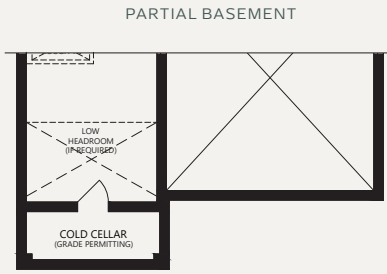

ASTER

MODEL 40-1

4 BEDROOMS + 4.5 BATHS

Inquire with sales office or use our webtools to learn more about the following:

- * Partials - Elevation B
- * Partials - Elevation C
- * Rear Walk-Up Basement - A/B/C
- ** Partials - Elevation B/C - Rear Upgrade
- ** Rear Walk-Out Basement - A/B/C
- ** Rear Walk-Out Deck Condition - A/B/C

* MUST BE ORDERED AT TIME OF SALE
 ** DETERMINED BY SITING AND GRADING

ELEVATION B

ELEVATION C

REAR UPGRADE ELEVATION B/C

DECK CONDITION ELEVATION A/B/C

WALK-UP OPTION ELEVATION A/B/C (ONLY AVAILABLE WHERE DECK CONDITION ALSO EXISTS)