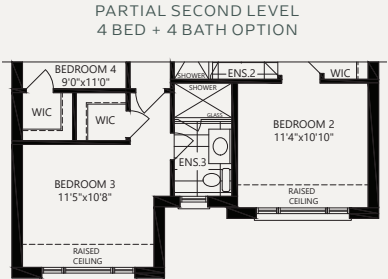

ASTER

MODEL 40-1

4 BEDROOMS + 4.5 BATHS

Inquire with sales office or use our webtools to learn more about the following:

- * Partials - Elevation B
- * Partials - Elevation C
- * Rear Walk-Up Basement - A/B/C
- ** Partials - Elevation B/C - Rear Upgrade
- ** Rear Walk-Out Basement - A/B/C
- ** Rear Walk-Out Deck Condition - A/B/C

* MUST BE ORDERED AT TIME OF SALE
 ** DETERMINED BY SITING AND GRADING

ELEVATION B

ELEVATION C

REAR UPGRADE ELEVATION B/C

DECK CONDITION ELEVATION A/B/C

WALK-UP OPTION ELEVATION A/B/C (ONLY AVAILABLE WHERE DECK CONDITION ALSO EXISTS)